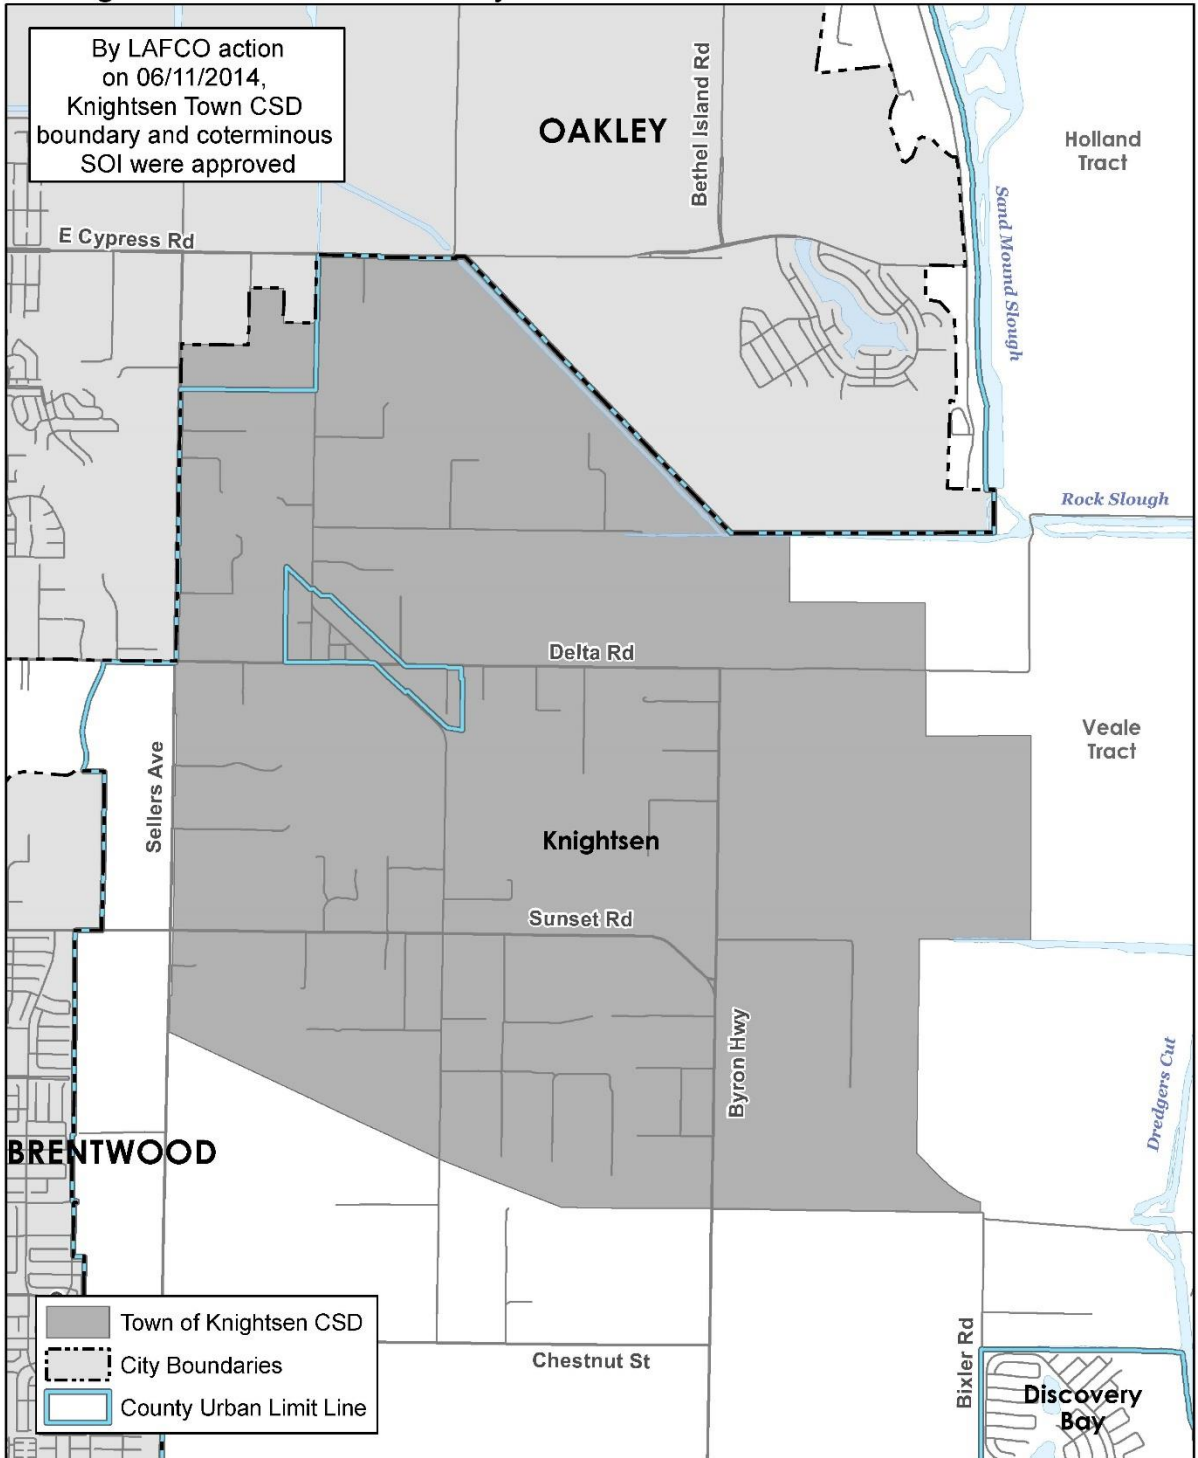

Knightsen Town Community Services District and coterminous SOI

By LAFCO action on 06/11/2014, Knightsen Town CSD boundary and coterminous SOI were approved

Town of Knightsen CSD
 City Boundaries
 County Urban Limit Line